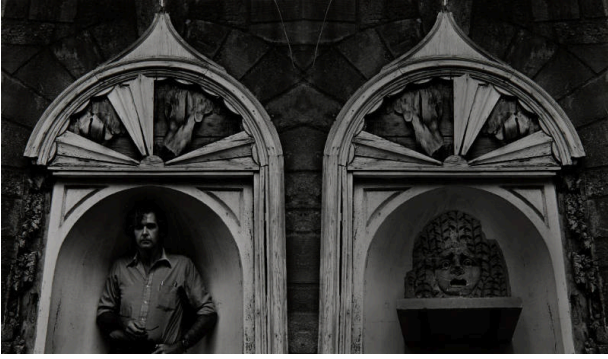

Basic Detail Report

Self-Portrait, Arles-Portland

Date

1973

Primary Maker

Uelsmann, Jerry N.

Medium

Gelatin silver print

Description

UELSMANN IN LEFT ALCOVE/PORTAL AGAINST WALL; STONE FACE ON SHELF ON RIGHT SIDE

Dimensions

image: 8 in x 13 3/4 in; mat: 20 in x 24 in; paper: 11 in x 14 in