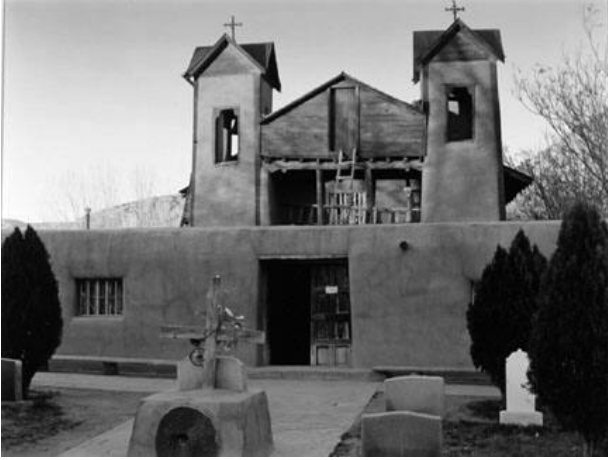

Basic Detail Report

Church Chimayo, New Mexico

Date

1977

Primary Maker

Whiting, Ray H.

Medium

Gelatin silver print

Description

OLD CHURCH WITH TWO CROSSES ON TOP; WOODEN CROSS IN FRONT YARD IN MIDDLE CENTER;
EVERGREEN TREES ON BOTH EDGES; TOBMSTONE IN BOTTOM RIGHT

Dimensions

paper: 16 in x 20 in