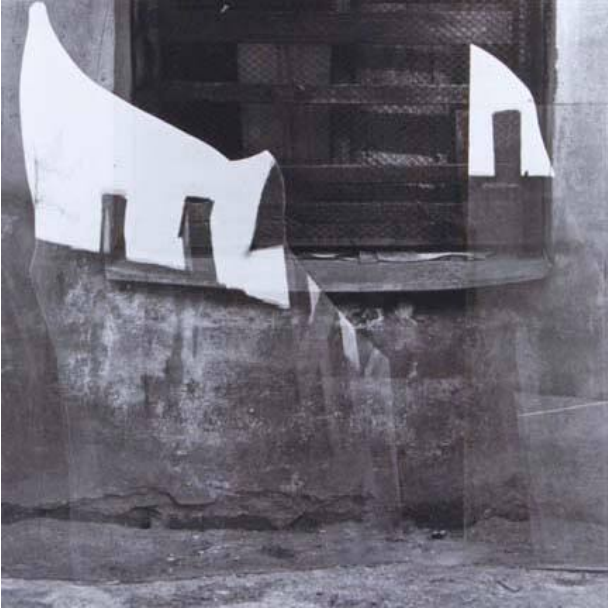

Basic Detail Report

St. Petersburg

Date

1982

Primary Maker

Darikovich, Elena

Medium

Gelatin silver print

Description

The wall of a building with a window. Leaning on the building are large pieces of broken glass, which reflects the sky and tops of buildings with chimneys.

Dimensions

image: 10 1/4 in x 10 1/4 in; mat: 16 in x 20 in; paper: 11 3/4 in x 16 in