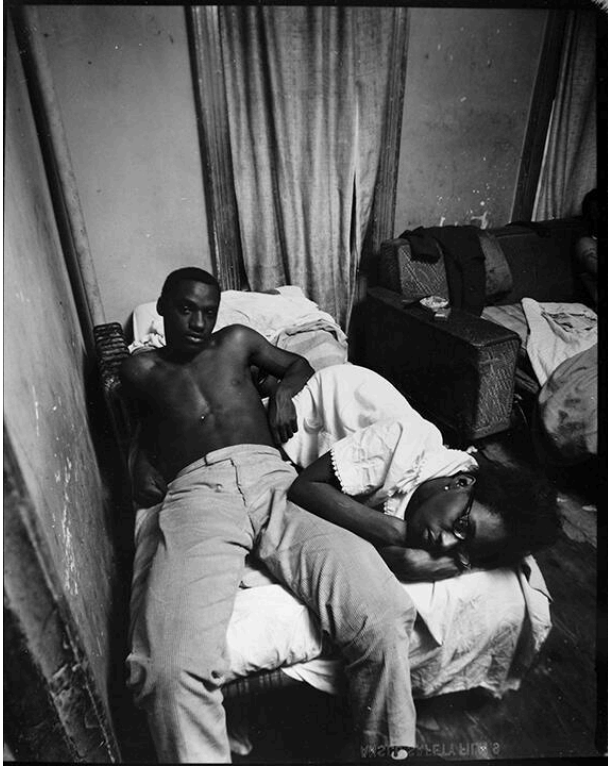

Basic Detail Report

Image: 9 1/8 x 7 6/16; paper: 11 x 8 1/2

Untitled

Date

1966

Primary Maker

Davidson, Bruce

Medium

Resin-coated print

Description

B&W image of a young man and woman laying in bed on opposite sides, next to a couch, showing the shoulder of someone on it. The young man is shirtless and looking into the camera, while the young woman in glasses rests, with her hands folded underneath her head.

Dimensions